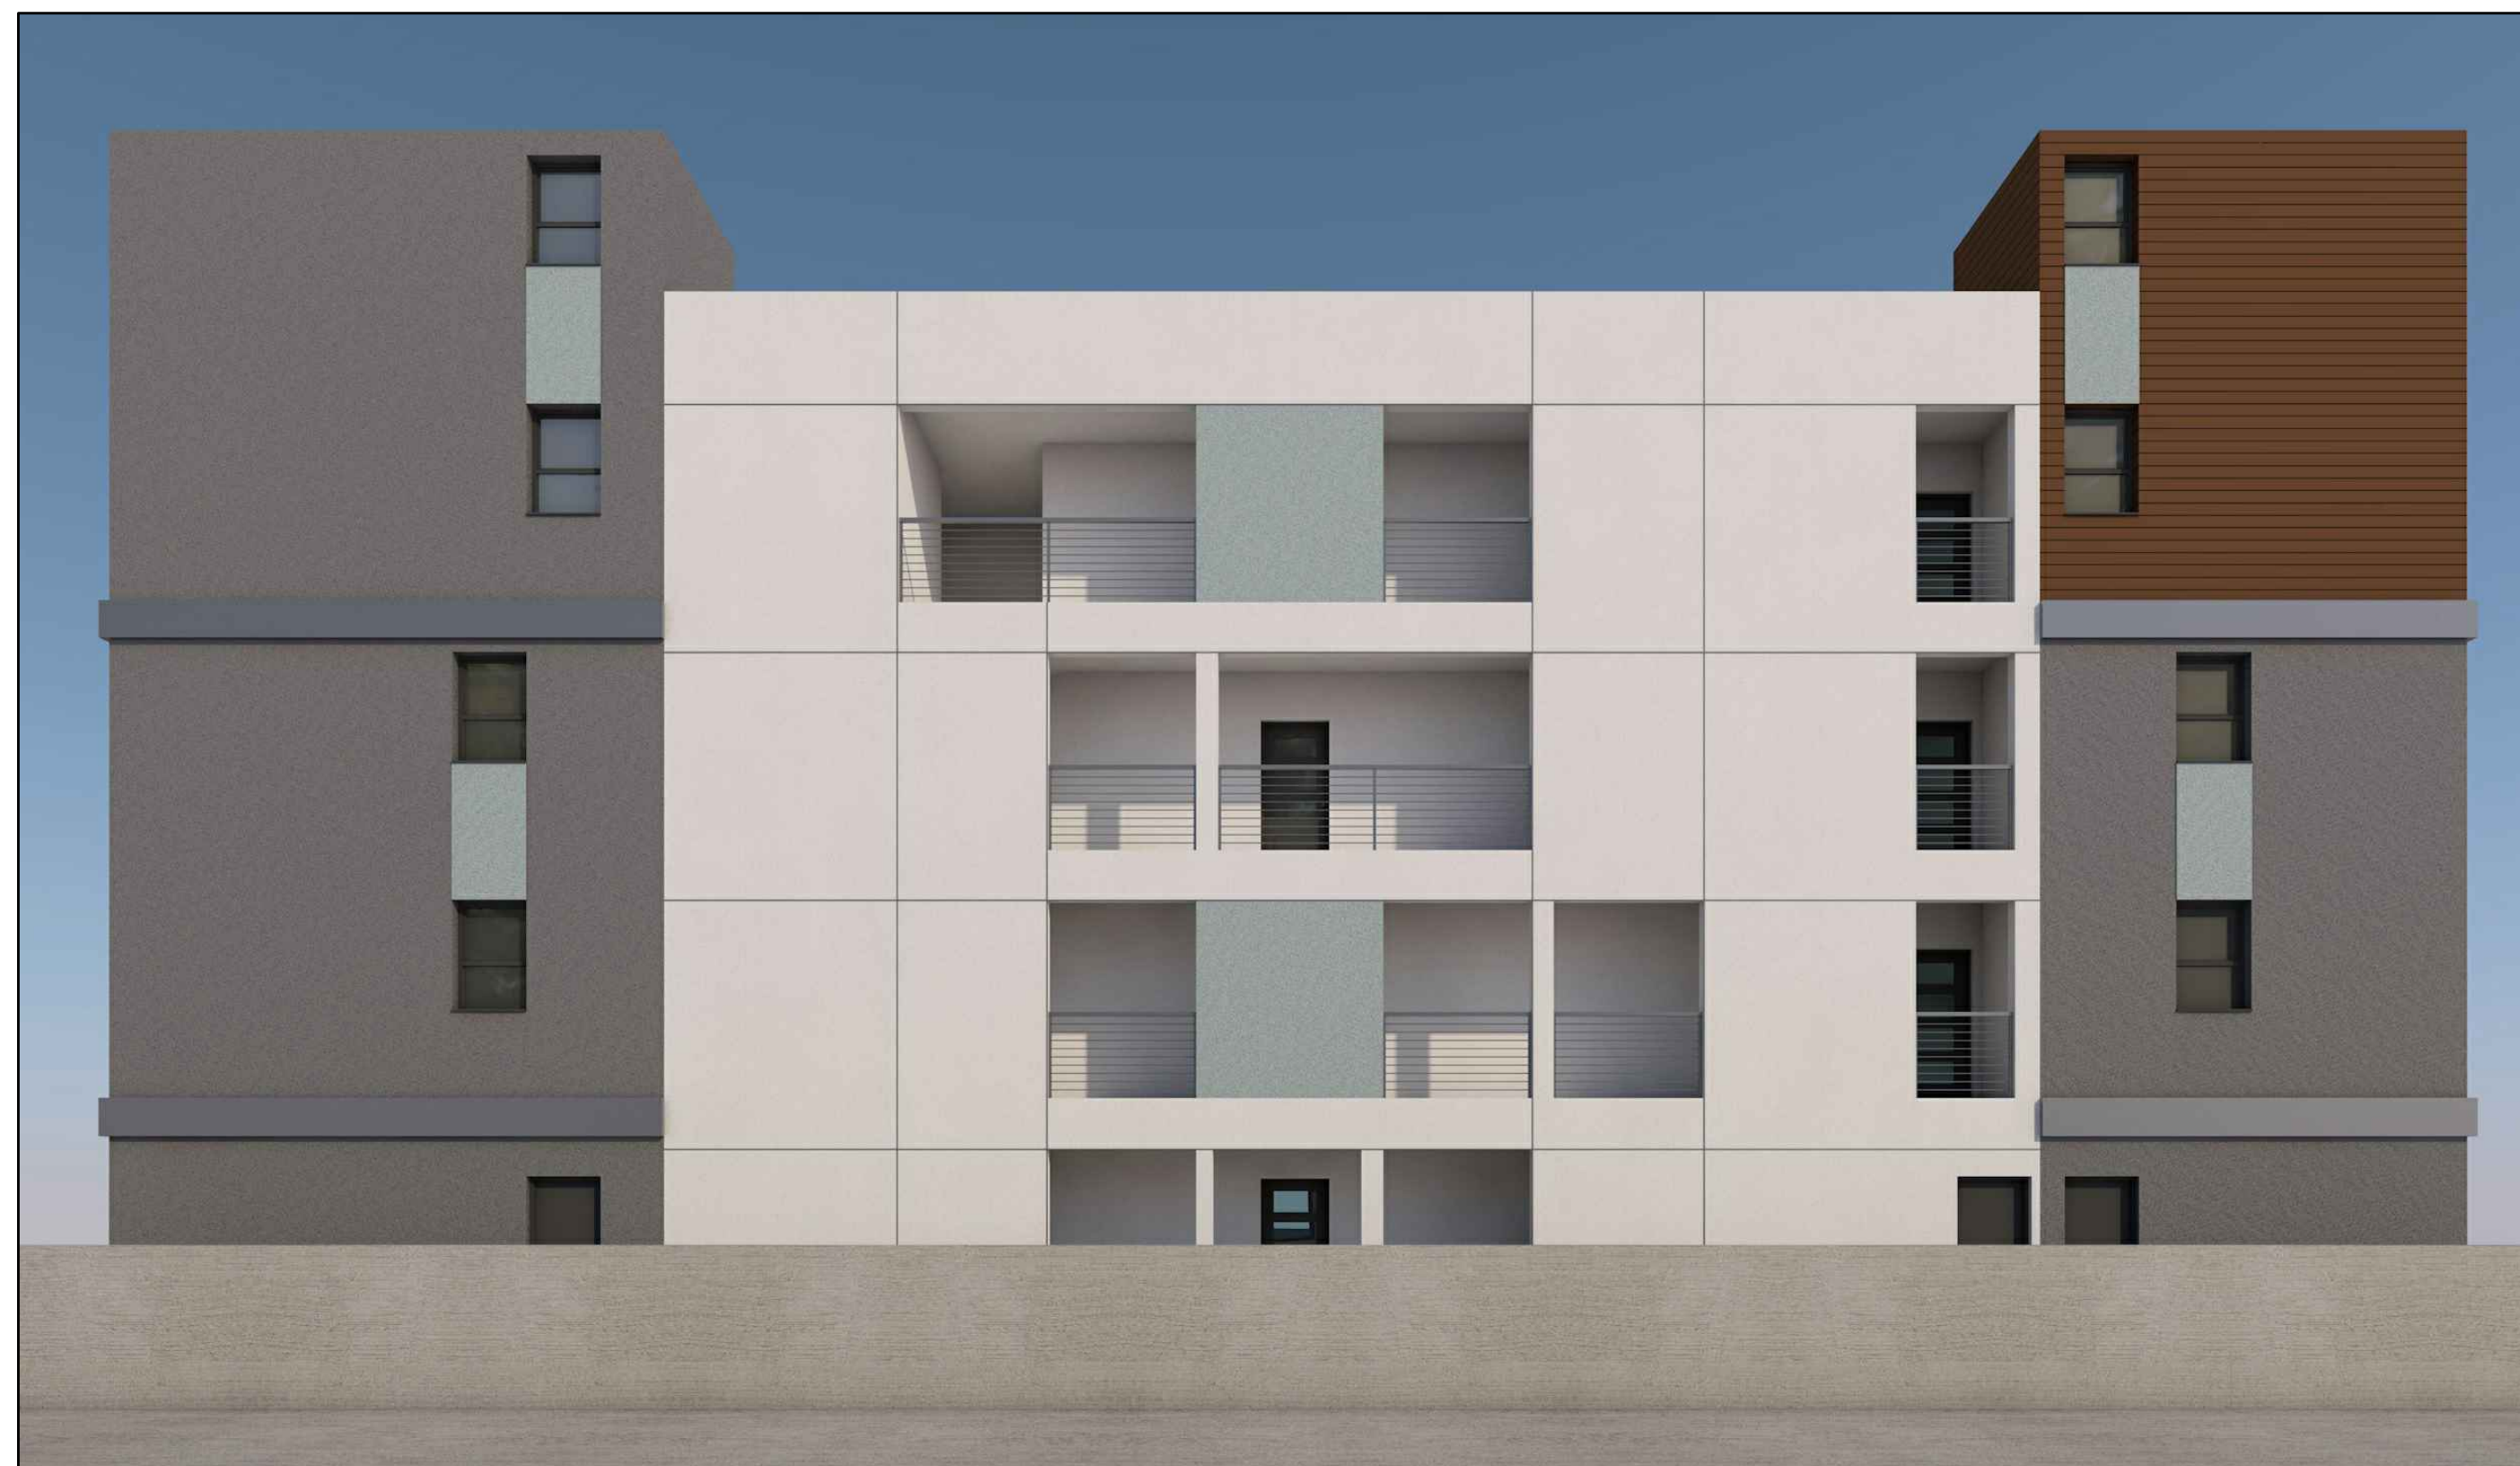

WEST ELEVATION