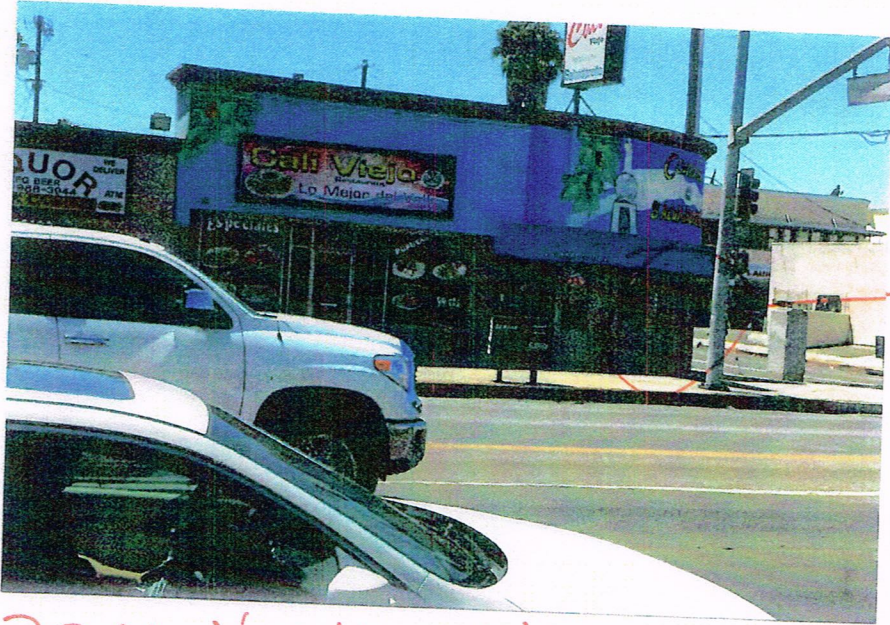

Dinner AREA

Dinner Area

Dinner Area

Restrooms Men and Women
7361 Van Nuys Blvd.

Valeria Parking Lot Back

Parking Lot on Valero
Back to Coli Viejo

Parking Lot ON Van Nuys

7361 Van Nuys Blvd

→ Valerio Corner
EAST TO WEST

valerio

Back
Door

Parking Lot. Back

Main Entrance Front

7361 Van Nuys Blvd. EAST TO WEST

Entrances
↑
↓

North to South Valerio