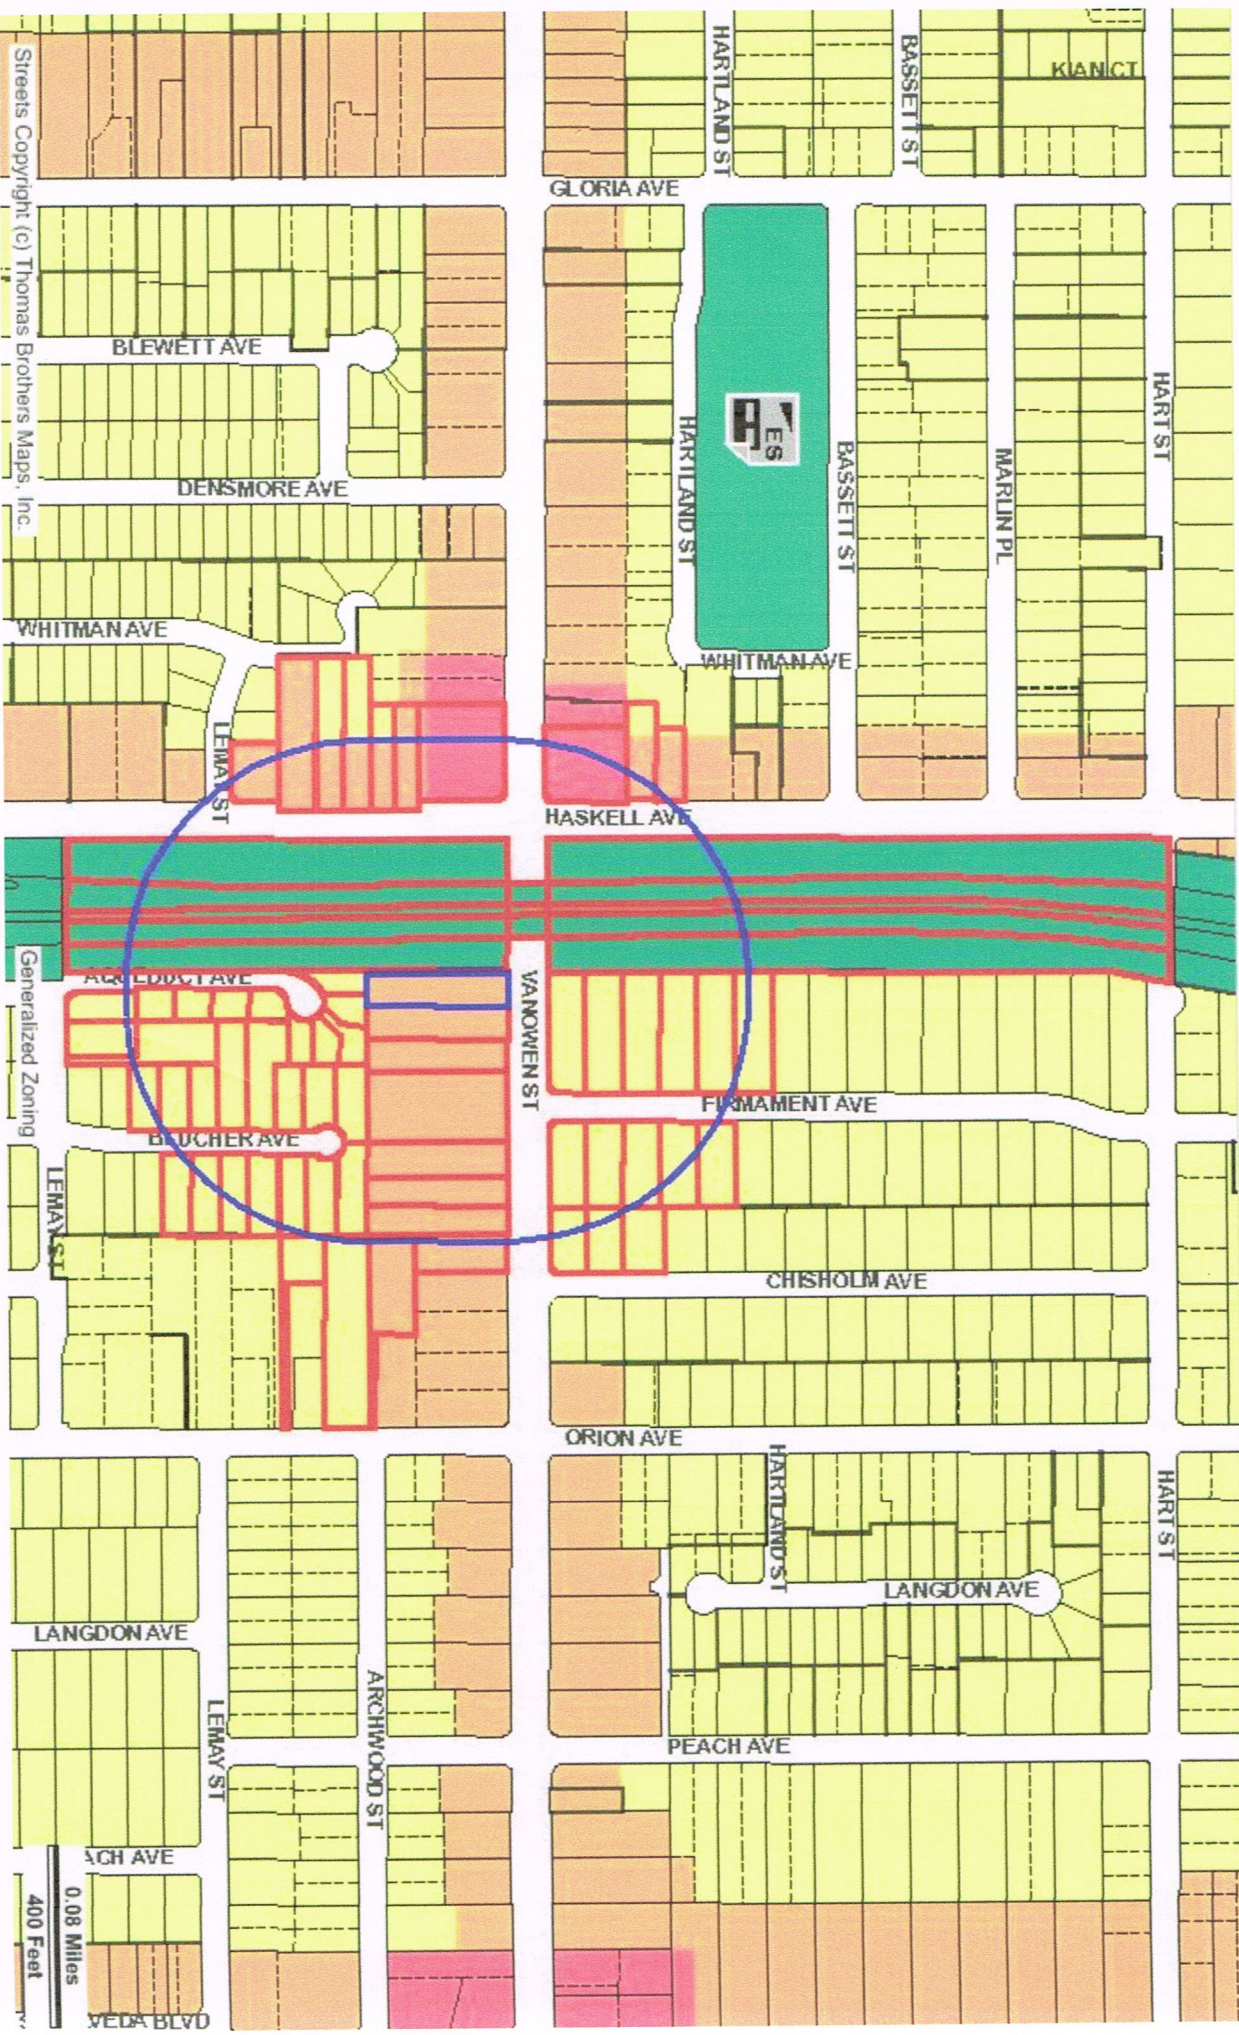

Streets Copyright (c) Thomas Brothers Maps, Inc.

Generalized Zoning

0.08 Miles
400 Feet

KIANCT

HARTLAND ST

BASSETT ST

GLORIA AVE

BLEWETT AVE

DENSMORE AVE

WHITMAN AVE

LEMAV ST

HES

HARTLAND ST

BASSETT ST

MARLIN PL

HART ST

WHITMAN AVE

HASKELL AVE

AGUEDACT AVE

VANOWEN ST

FIRMAMENT AVE

BOUCHER AVE

LEMAV ST

CHISHOLM AVE

ORION AVE

HARTLAND ST

LANGDON AVE

HART ST

LANGDON AVE

LEMAV ST

ARCHWOOD ST

PEACH AVE