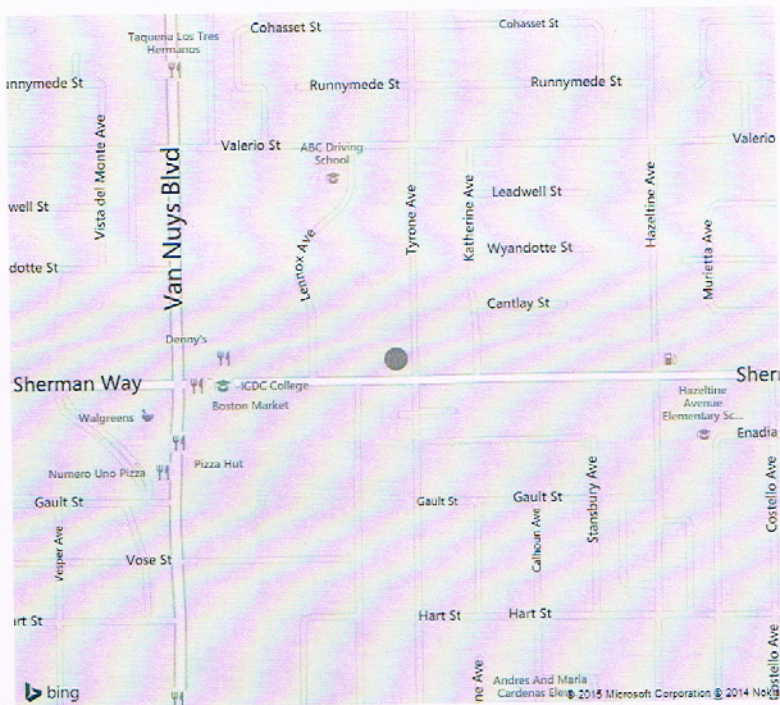

Vicinity Map

Address: 14305 SHERMAN WAY & 7223 TYRONE AVENUE

14-415

CPC 2015-0393