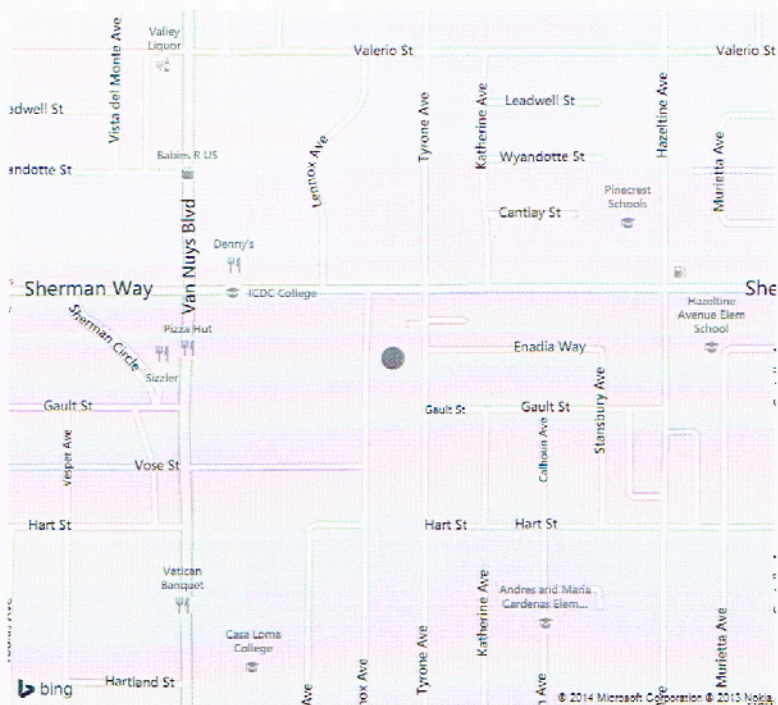

# Vicinity Map

Address: 14300 SHERMAN WAY

14-175