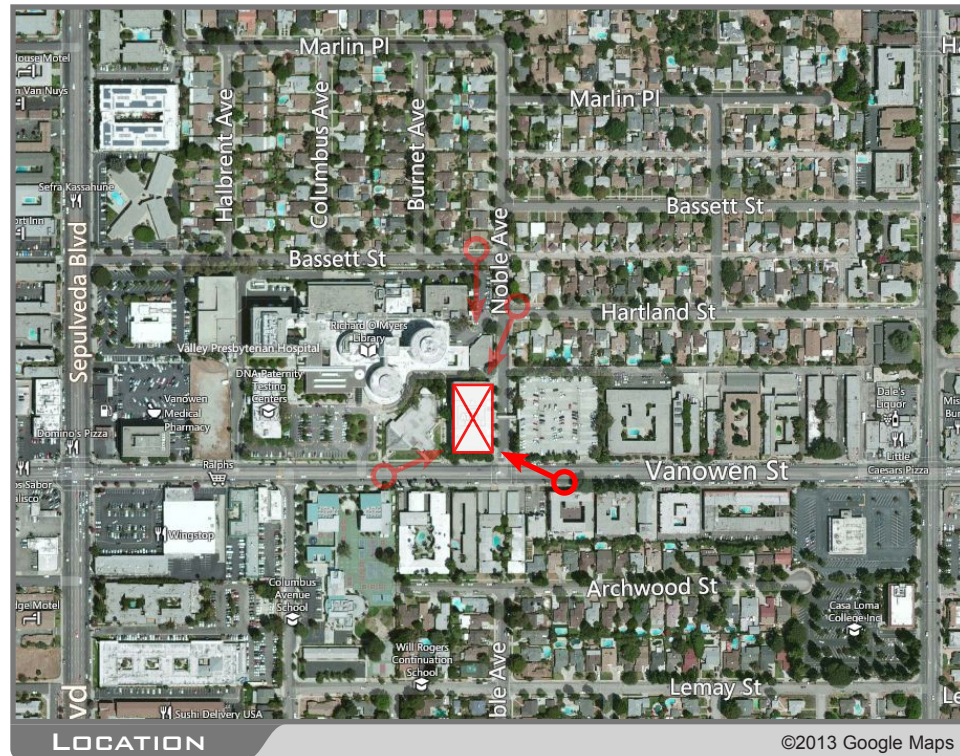

CLV5429 SO CA ORTHO

6815 NOBLE AVENUE VAN NUYS CA 91405

VIEW 1

CLV5429 SO CA ORTHO

6815 NOBLE AVENUE VAN NUYS CA 91405

VIEW 2

at&t

CLV5429 SO CA ORTHO

6815 NOBLE AVENUE VAN NUYS CA 91405

LOCATION

©2013 Google Maps

PROPOSED ANTENNA SCREEN

PROPOSED LOOKING SOUTHWEST FROM HARTLAND STREET

EXISTING

CLV5429 SO CA ORTHO

6815 NOBLE AVENUE VAN NUYS CA 91405

VIEW 4

EXISTING

PROPOSED LOOKING SOUTH FROM BASSETT STREET

ACCURACY OF PHOTO SIMULATION BASED UPON INFORMATION PROVIDED BY PROJECT APPLICANT.