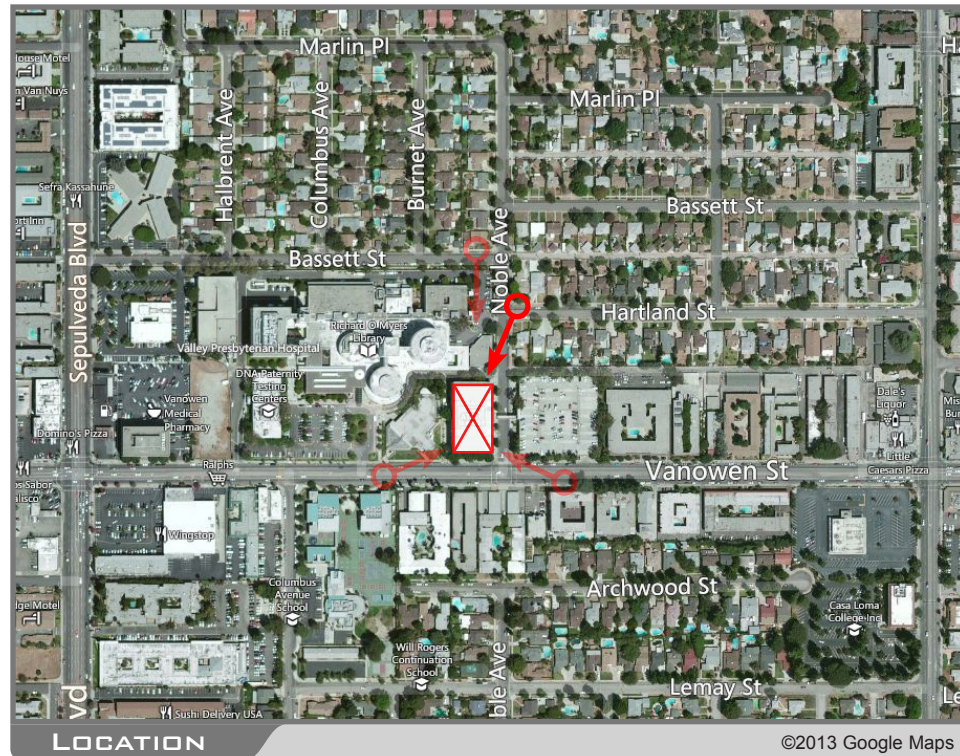

CLV5429 SO CA ORTHO

6815 NOBLE AVENUE VAN NUYS CA 91405

VIEW 1

CLV5429 SO CA ORTHO

6815 NOBLE AVENUE VAN NUYS CA 91405

VIEW 2

at&t

CLV5429 SO CA ORTHO

6815 NOBLE AVENUE VAN NUYS CA 91405

LOCATION

©2013 Google Maps

PROPOSED ANTENNA SCREEN

PROPOSED LOOKING SOUTHWEST FROM HARTLAND STREET

EXISTING

CLV5429 SO CA ORTHO

6815 NOBLE AVENUE VAN NUYS CA 91405

VIEW 4

EXISTING

PROPOSED LOOKING SOUTH FROM BASSETT STREET

ACCURACY OF PHOTO SIMULATION BASED UPON INFORMATION PROVIDED BY PROJECT APPLICANT.