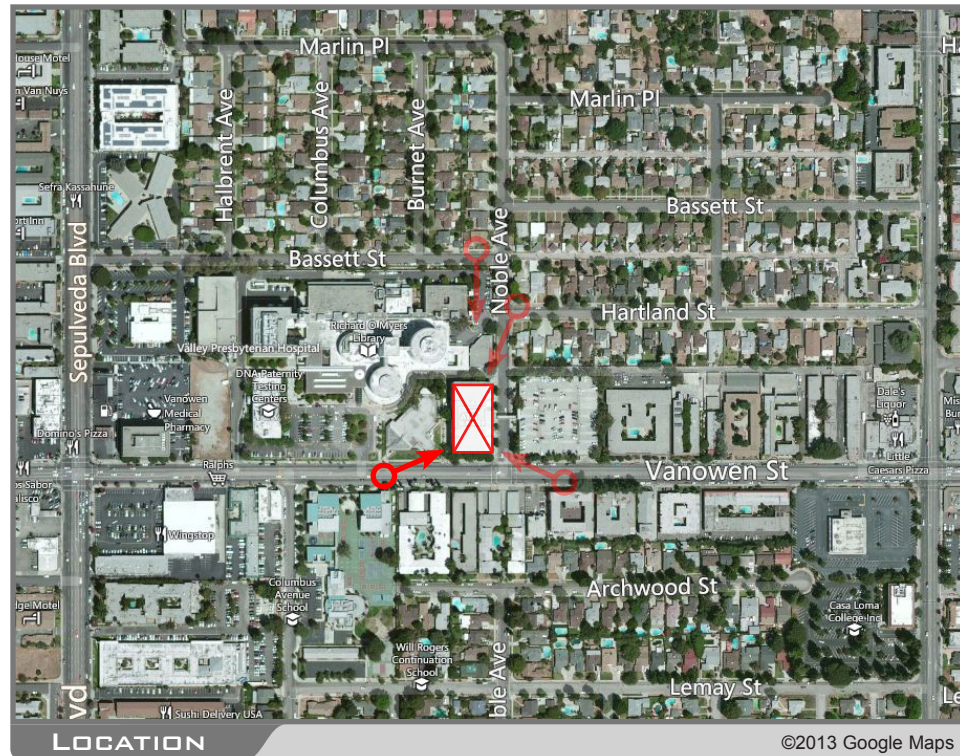

CLV5429 SO CA ORTHO

6815 NOBLE AVENUE VAN NUYS CA 91405

VIEW 1

CLV5429 SO CA ORTHO

6815 NOBLE AVENUE VAN NUYS CA 91405

VIEW 2

at&t

CLV5429 SO CA ORTHO

6815 NOBLE AVENUE VAN NUYS CA 91405

LOCATION

©2013 Google Maps

PROPOSED ANTENNA SCREEN

PROPOSED LOOKING SOUTHWEST FROM HARTLAND STREET

EXISTING

CLV5429 SO CA ORTHO

6815 NOBLE AVENUE VAN NUYS CA 91405

VIEW 4

EXISTING

PROPOSED LOOKING SOUTH FROM BASSETT STREET

ACCURACY OF PHOTO SIMULATION BASED UPON INFORMATION PROVIDED BY PROJECT APPLICANT.