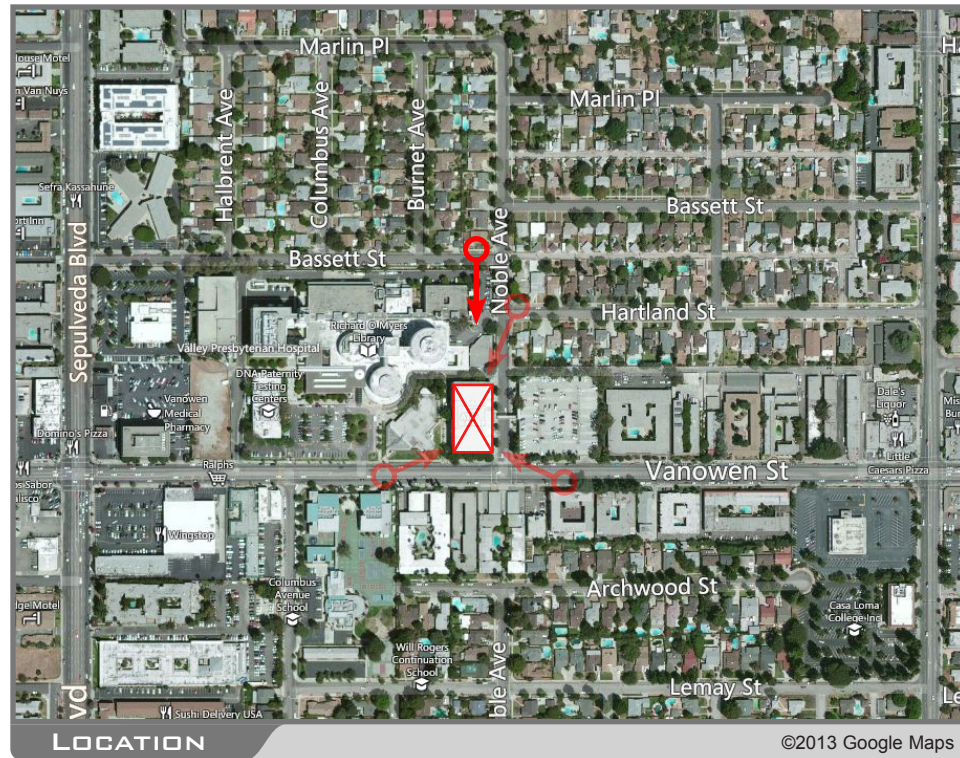

CLV5429 SO CA ORTHO

6815 NOBLE AVENUE VAN NUYS CA 91405

VIEW 1

CLV5429 SO CA ORTHO

6815 NOBLE AVENUE VAN NUYS CA 91405

VIEW 2

at&t

CLV5429 SO CA ORTHO

6815 NOBLE AVENUE VAN NUYS CA 91405

LOCATION

©2013 Google Maps

PROPOSED ANTENNA SCREEN

PROPOSED LOOKING SOUTHWEST FROM HARTLAND STREET

EXISTING

CLV5429 SO CA ORTHO

6815 NOBLE AVENUE VAN NUYS CA 91405

VIEW 4

EXISTING

PROPOSED LOOKING SOUTH FROM BASSETT STREET

ACCURACY OF PHOTO SIMULATION BASED UPON INFORMATION PROVIDED BY PROJECT APPLICANT.